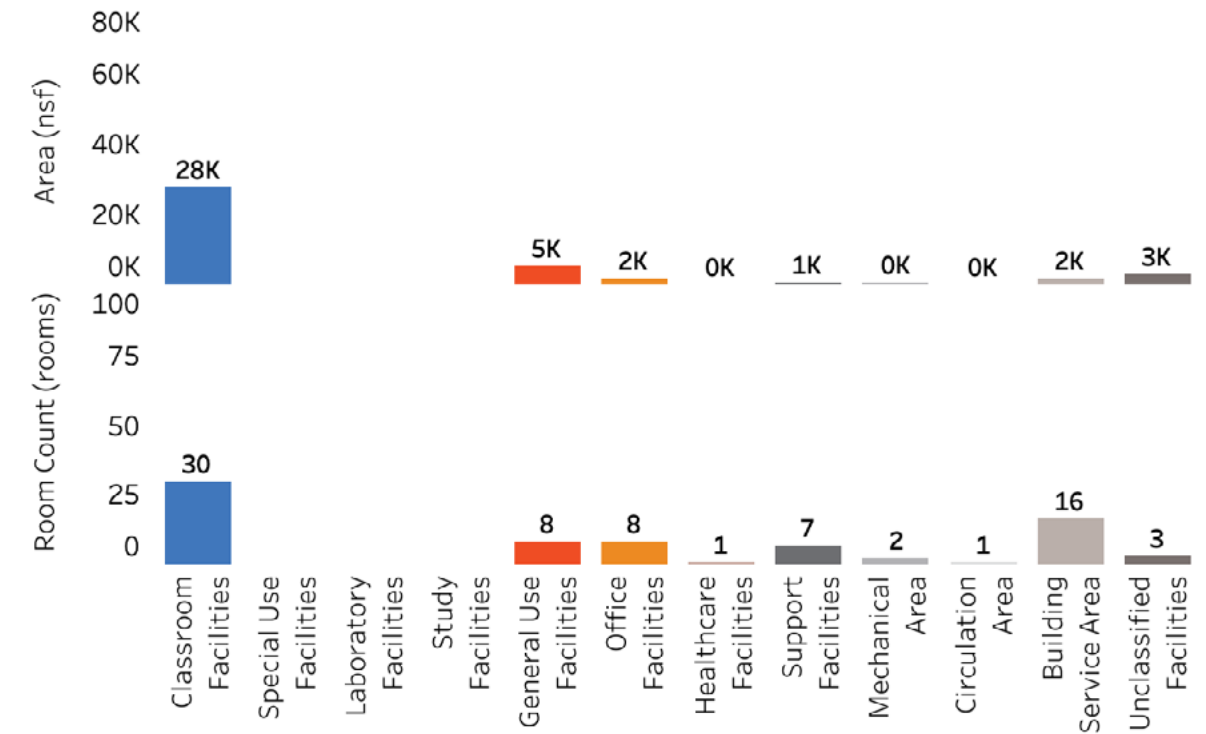

Echo Valley Elementary School

147 Echo Valley Rd, Salinas, CA 93907

YEAR BUILT
1964

STUDENTS
492

SIZE
40,625 SF

TEACHERS
21

SCHOOL MISSION STATEMENT

The Echo Valley staff provide a safe and nurturing environment that promotes high academic and social standards. The school uses standards-based curriculum in the areas of language, arts, mathematics, social studies, and science. An Instructional Leadership Team meets twice monthly to discuss and generate strategies to improve student engagement and achievement. Grade level teams collaborate in the analysis of assessment data, plan lessons, and discuss effective, research-based methodologies in order to differentiate instruction for all students. Our goal is to promote the 5 C's in all aspects of learning - communication, collaboration, creativity, critical thinking and citizenship.

ESTIMATED CLASSROOM UTILIZATION FOR 2018-19

Data Sources:
Akita Box Source: <https://nmcusd.akitabox.com/buildings>
CBED Enrollment Data: <https://www.cde.ca.gov/ds/sd/sd/filesenr.asp>

ROOM AREA (NET SQUARE FEET) AND COUNT BY TYPE