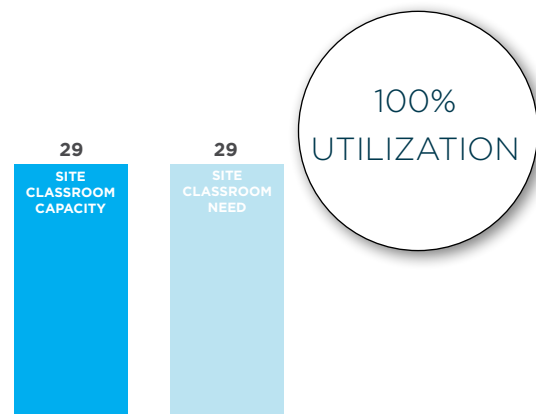

Echo Valley Elementary School

147 Echo Valley Rd, Salinas, CA 93907

YEAR BUILT
1964

STUDENTS
492

SIZE
40,625 SF

TEACHERS
21

SCHOOL MISSION STATEMENT

The Echo Valley staff provide a safe and nurturing environment that promotes high academic and social standards. The school uses standards-based curriculum in the areas of language, arts, mathematics, social studies, and science. An Instructional Leadership Team meets twice monthly to discuss and generate strategies to improve student engagement and achievement. Grade level teams collaborate in the analysis of assessment data, plan lessons, and discuss effective, research-based methodologies in order to differentiate instruction for all students. Our goal is to promote the 5 C's in all aspects of learning - communication, collaboration, creativity, critical thinking and citizenship.

ESTIMATED CLASSROOM UTILIZATION FOR 2018-19

Data Sources:
Akita Box Source: <https://nmcusd.akitabox.com/buildings>
CBED Enrollment Data: <https://www.cde.ca.gov/ds/sd/sd/filesenr.asp>

ROOM AREA (NET SQUARE FEET) AND COUNT BY TYPE