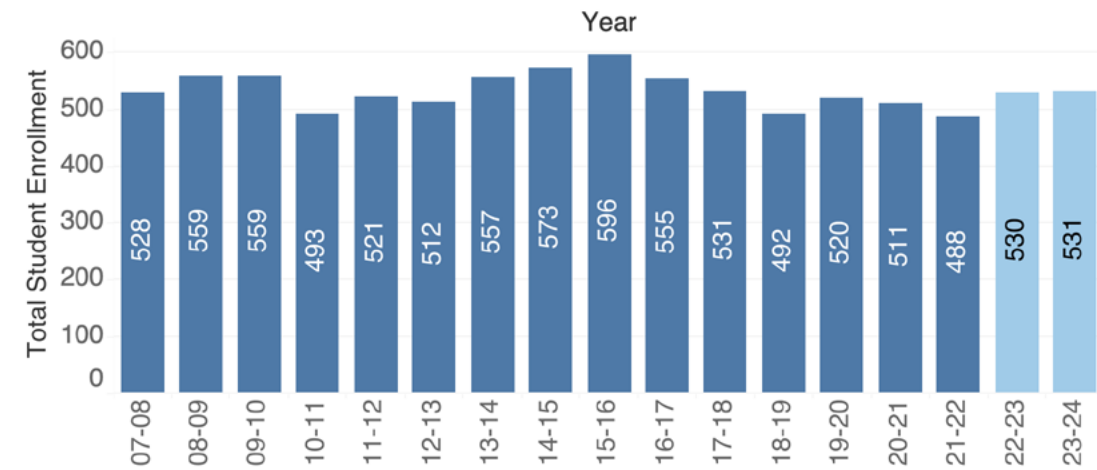

ECHO VALLEY ELEMENTARY SCHOOL

LEGEND
■ Projected Student Enrollment
■ Student Enrollment

SOURCES:
<https://www.cde.ca.gov/dssdsd/filesenr.asp>
North Monterey Unified School District
Demographic Study 2016