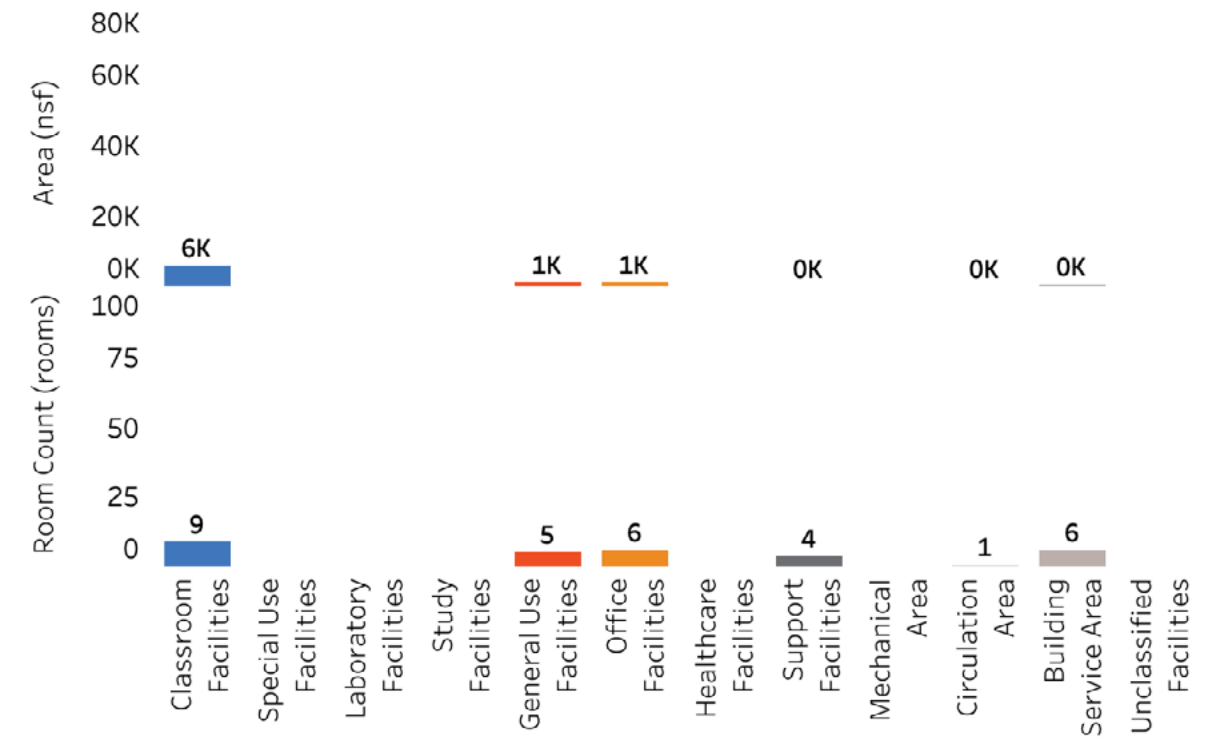

Central Bay High School

17500 Pesante Rd, Salinas CA 93907

YEAR BUILT
1994

STUDENTS
167

SIZE
8,840 SF

TEACHERS
4

SCHOOL MISSION STATEMENT

Central Bay High School is a continuation high school that is designed for students who are 16 years of age and older, and that are at risk of not receiving a high school diploma due to a lack of credits and/or attendance issues. Central Bay High School is accredited by the Western Association of Schools and Colleges Accrediting Commission (WASC) and offers courses that are A-G approved by the University of California. These courses are required for entrance to the University of California and the California State University systems. At Central Bay, we believe it is our role to help students become productive citizens who will contribute positively to their communities.

ESTIMATED CLASSROOM UTILIZATION FOR 2018-19

Data Sources:
Akita Box Source: <https://nmcusd.akitabox.com/buildings>
CBED Enrollment Data: <https://www.cde.ca.gov/ds/sd/sd/filesenr.asp>

ROOM AREA (NET SQUARE FEET) AND COUNT BY TYPE