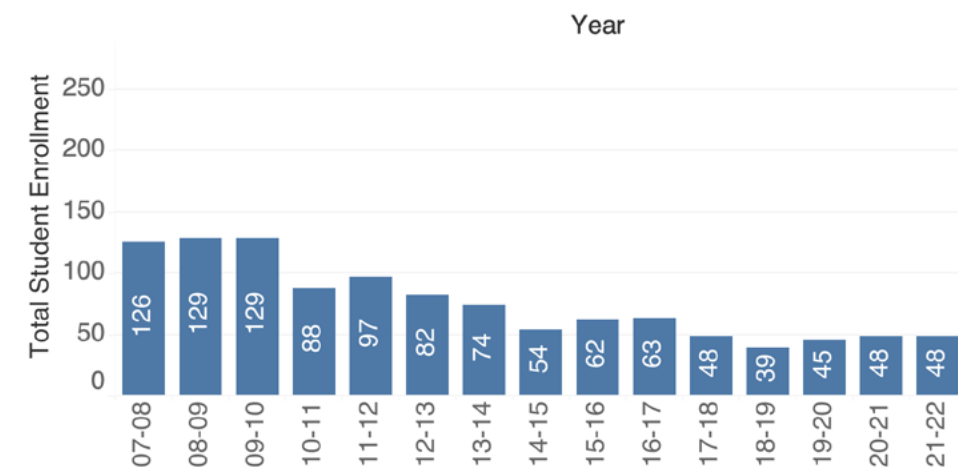

CENTRAL BAY HIGH SCHOOL

LEGEND

- Projected Student Enrollment
- Student Enrollment

SOURCES:

<https://www.cde.ca.gov/dssdsd/filesenr.asp>
North Monterey Unified School District
Demographic Study 2016